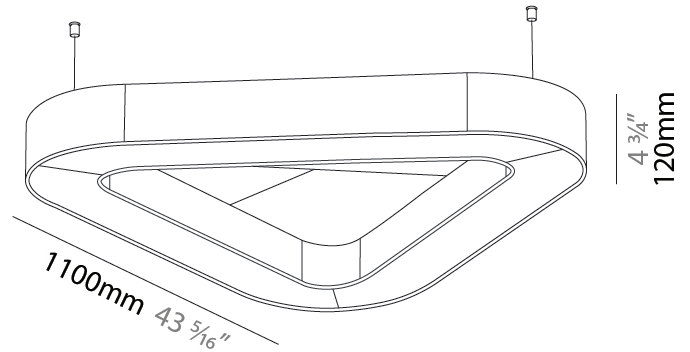

GENERAL

Series: Victory Acoustic
Brand: Prolicht
Division: Architectural
Mounting Type: Suspension
Mounting Location: Ceiling
Subcategory: Acoustic

PHYSICAL

Shape: Round
Length (mm): 1100
Length (in): 43 ⁵/₁₆
Width (mm): 1012
Width (in): 39 ¹³/₁₆
Height (mm): 120
Height (in): 4 ³/₄
Light Distribution: Direct
Diffuser: PMMA - Opal / Micro-Prism
Fixture Finish: SSR / BKV / CWI / CRY / HAB / UFT / ITA / RUA / FTG / MYG / LOD / PUS / FRO / FUP / KIA / POP / BLS / SPG / MEY / GOH / GUM / CHC / COM / ABZ / JAG / OBR / MOS / ROR
Accent Finish: ANC / ASH / BNA / BTC / BZE / CEL / EGG / EVG / FOG / FOS / FST / FUA / IRI / IRO / KHA / LIC / LIM / MER / MSN / MUS / ONX / PEA / PLU / POL / PPY / RAY / ROY / RST / STE / SWD / TAN / TAU
Fixture Material: Aluminum
Cable Details: 2 000mm / 78 3/4" or 6 000mm / 236 1/4" Transparent Cable

ELECTRICAL

Lamp Type: LED (Zhaga Standard)
Input Wattage (W): 73.4
Total Output Wattage (W): 66.3
Dimming: Non-Dimmable
Driver Included: Yes
Driver Location: Integrated
Driver Type: Constant Current - Universal
Driver Class: Class 2
Input Voltage (V): 120 - 277

LED

Color Temperature (°K): 2700 / 3000 / 3500 / 4000
Max. Delivered Lumen (lm): 3734 / 3865 / 4538 / 3929
Nominal Lumen (lm): 5745 / 5946 / 6982 / 6045
CRI: >90 CRI
Lamp Life (hrs): 50000

OPTICAL

RATINGS AND CERTIFICATIONS

Certified By: CSA Certified to UL and CSA Standards
IP rating: IP20