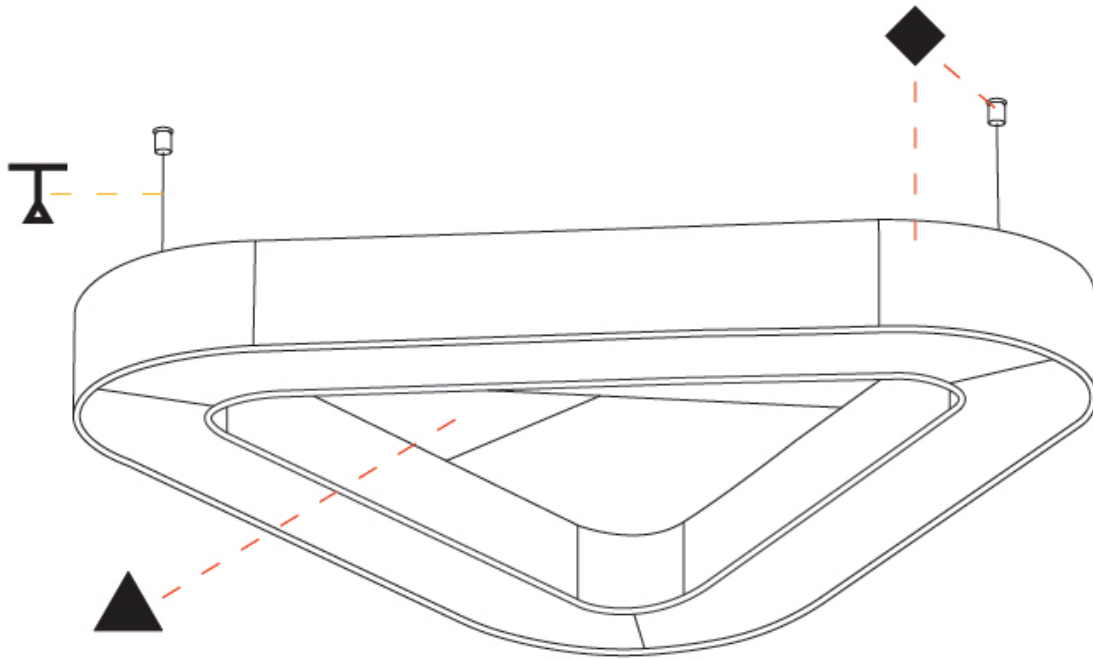

VICTORY ACOUSTIC SUSPENSION

A300745-

PROJECT	_____
TYPE	_____
SPECIFIER	_____
QUANTITY	_____
DATE	_____

A